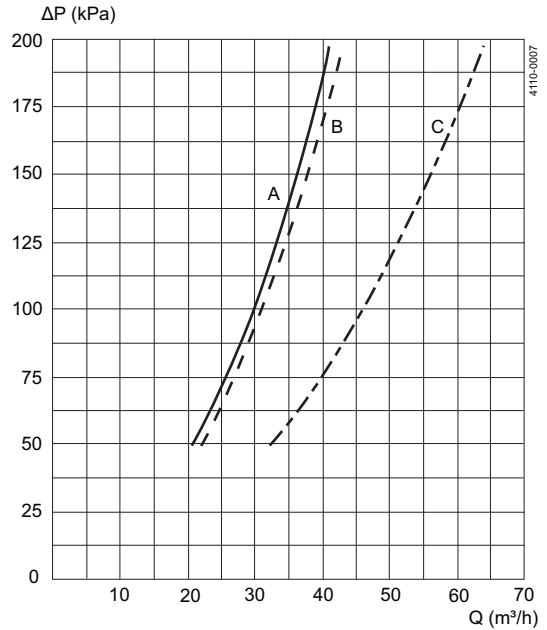

Flow Rate Demand/Horizontal Tank

Flow Rate Demand/Vertical Tank

Capacity diagrams - LKRK

Type LKRK 64 with 2 mm holes:
bottom drilled, top drilled, fully drilled

Type LKRK 94 with 3 mm holes, 51 mm (DN 50) tube:
bottom drilled, top drilled, fully drilled