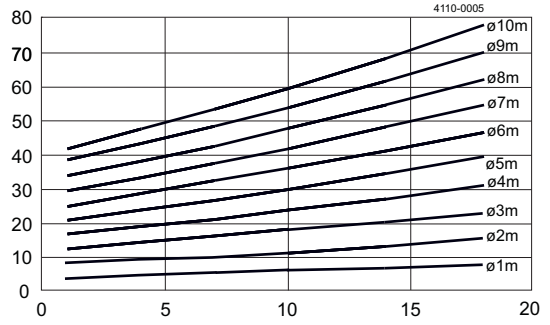

Connections LKRK

Type LKRK 64:
ISO tube: 25 mm
DIN tube: DN25 - pipe range 1 and 2
Type LKRK 94:
ISO tube: 51 mm
DIN tube: DN50 - pipe range 1 and 2

Dimensions

Size	64 (1")	94 (2")
A	58	77.5
B	17.5	22.5
US tube ID	25.7	51.6
ISO tube OD/ID/t	28.5/25.5/1.5	54.4/51.4/1.5
DIN tube OD/ID/t	32.5/28.5/2	54.4/52.4/1
Pipe range 1		
DIN tube OD/ID/t	34.2/29.5/2.35	57.4/53.4/2
Pipe range 2		
Weight, kg	0.2	0.3

Flow Rate Demand/Horizontal Tank

Flow Rate Demand/Vertical Tank

Capacity diagrams - LKRK

Type LKRK 64 with 2 mm holes:
bottom drilled, top drilled, fully drilled

Type LKRK 94 with 3 mm holes, 51 mm (DN 50) tube:
bottom drilled, top drilled, fully drilled