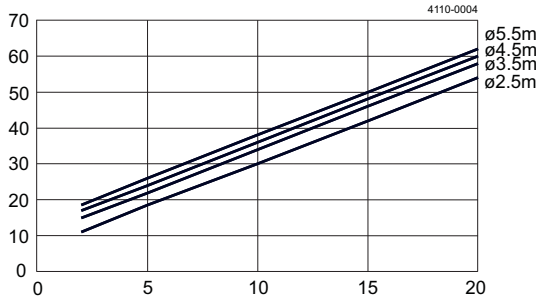

Flow Rate Demand/Horizontal Tank