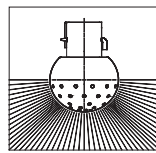

TECHNICAL DATA

Spray pattern for LKRK

The 64 mm spray ball is available with 2 mm holes.
The 94 mm spray ball is available with 2 mm or 3 mm holes.
(See capacity diagrams).

F-version

T-version

B-version

OD = Outside diameter

ID = Inside diameter

Sizing/selection and installation drawing are available in Alfa Laval CAS tool for Tank Cleaning Equipment.

PHYSICAL DATA

Materials

Housing and sprayhead assembly: 316L (UNS S31603)
Finish: Bright