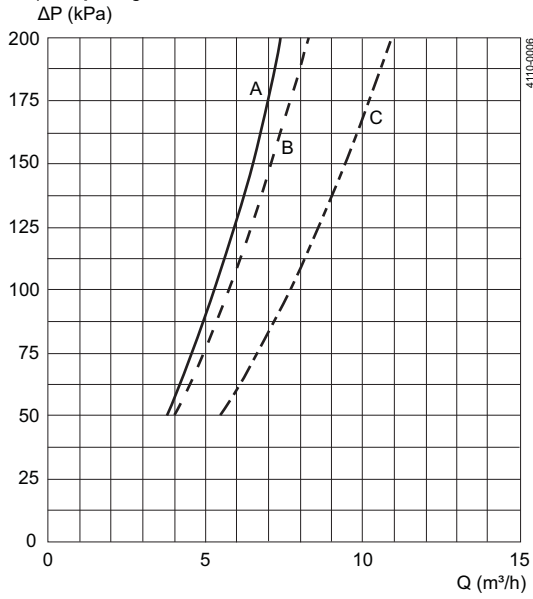

TECHNICAL DATA

Spray pattern for LKRK

The 64 mm spray ball is available with 2 mm holes.
The 94 mm spray ball is available with 2 mm or 3 mm holes.
(See capacity diagrams).

F-version

T-version

B-version

OD = Outside diameter

Connections LKRK

Type LKRK 64:
ISO tube: 25 mm
DIN tube: DN25 - pipe range 1 and 2
Type LKRK 94:
ISO tube: 51 mm
DIN tube: DN50 - pipe range 1 and 2

Dimensions

Size	64 (1")	94 (2")
A	58	77.5
B	17.5	22.5
US tube ID	25.7	51.6
ISO tube OD/ID/t	28.5/25.5/1.5	54.4/51.4/1.5
DIN tube OD/ID/t	32.5/28.5/2	54.4/52.4/1
Pipe range 1		
DIN tube OD/ID/t	34.2/29.5/2.35	57.4/53.4/2
Pipe range 2		
Weight, kg	0.2	0.3

Flow Rate Demand/Horizontal Tank

Flow Rate Demand/Vertical Tank

Capacity diagrams - LKRK

Type LKRK 64 with 2 mm holes:
bottom drilled, top drilled, fully drilled

Type LKRK 94 with 3 mm holes, 51 mm (DN 50) tube:
bottom drilled, top drilled, fully drilled