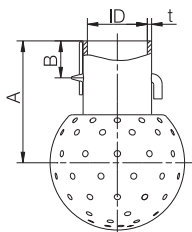

TECHNICAL DATA

Spray pattern for LKRK

The 64 mm spray ball is available with 2 mm holes.
The 94 mm spray ball is available with 2 mm or 3 mm holes.
(See capacity diagrams).

F-version

T-version

B-version

OD = Outside diameter

ID = Inside diameter

Sizing/selection and installation drawing are available in Alfa Laval CAS tool for Tank Cleaning Equipment.

PHYSICAL DATA

Materials

Housing and sprayhead assembly: 316L (UNS S31603)
Finish: Bright

Connections LKRK

Type LKRK 64:
ISO tube: 25 mm
DIN tube: DN25 - pipe range 1 and 2
Type LKRK 94:
ISO tube: 51 mm
DIN tube: DN50 - pipe range 1 and 2

Dimensions

Size	64 (1")	94 (2")
A	58	77.5
B	17.5	22.5
US tube ID	25.7	51.6
ISO tube OD/ID/t	28.5/25.5/1.5	54.4/51.4/1.5
DIN tube OD/ID/t	32.5/28.5/2	54.4/52.4/1
Pipe range 1		
DIN tube OD/ID/t	34.2/29.5/2.35	57.4/53.4/2
Pipe range 2		
Weight, kg	0.2	0.3

Flow Rate Demand/Horizontal Tank

Flow Rate Demand/Vertical Tank

Capacity diagrams - LKRK

Type LKRK 64 with 2 mm holes:
bottom drilled, top drilled, fully drilled

Type LKRK 94 with 3 mm holes, 51 mm (DN 50) tube:
bottom drilled, top drilled, fully drilled