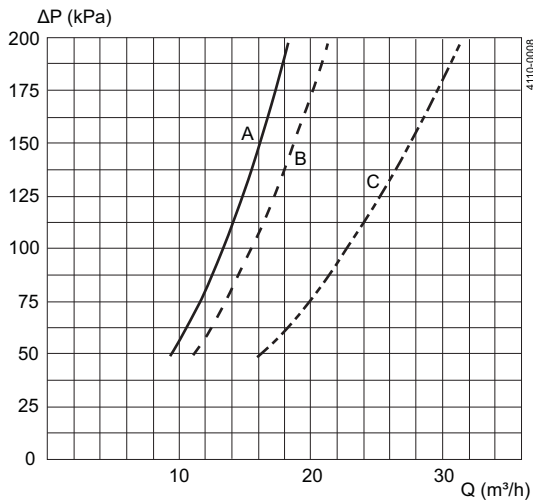

Flow Rate Demand/Horizontal Tank

Flow Rate Demand/Vertical Tank

Capacity diagrams - LKRK

Type LKRK 64 with 2 mm holes:
bottom drilled, top drilled, fully drilled

Type LKRK 94 with 3 mm holes, 51 mm (DN 50) tube:
bottom drilled, top drilled, fully drilled