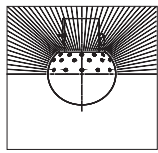

TECHNICAL DATA

Spray pattern for LKRK

The 64 mm spray ball is available with 2 mm holes.
The 94 mm spray ball is available with 2 mm or 3 mm holes.
(See capacity diagrams).

F-version

T-version

B-version

OD = Outside diameter

Connections LKRK

Type LKRK 64:
ISO tube: 25 mm
DIN tube: DN25 - pipe range 1 and 2
Type LKRK 94:
ISO tube: 51 mm
DIN tube: DN50 - pipe range 1 and 2

Dimensions

Size	64 (1")	94 (2")
A	58	77.5
B	17.5	22.5
US tube ID	25.7	51.6
ISO tube OD/ID/t	28.5/25.5/1.5	54.4/51.4/1.5
DIN tube OD/ID/t	32.5/28.5/2	54.4/52.4/1
Pipe range 1		
DIN tube OD/ID/t	34.2/29.5/2.35	57.4/53.4/2
Pipe range 2		
Weight, kg	0.2	0.3